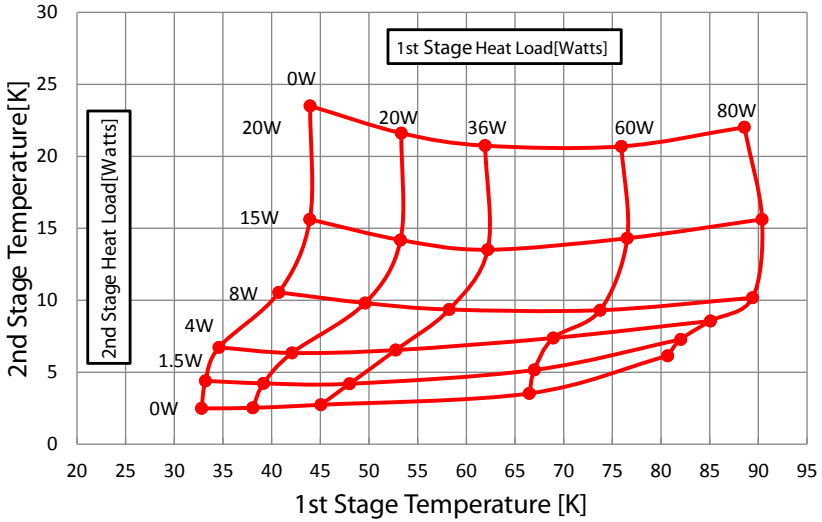

RP-182B2S Cold Head Capacity Map (50 Hz)

RP-182B2S Cold Head Capacity Map (60 Hz)