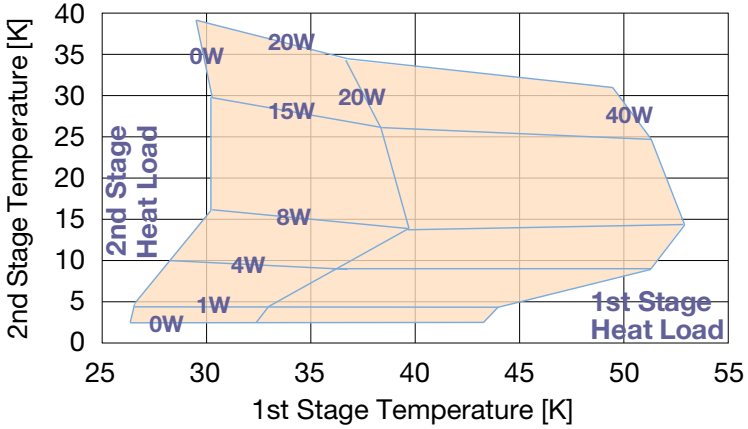

SRP-082B Pulse Tube Capacity Map (50 Hz)

SRP-082B Pulse Tube Capacity Map (60 Hz)