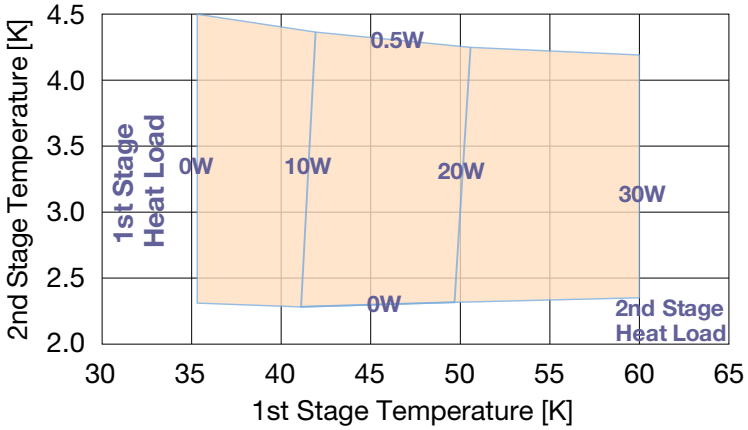

**SRP-062B Pulse Tube Capacity Map (50 Hz)**

**SRP-062B Pulse Tube Capacity Map (60 Hz)**