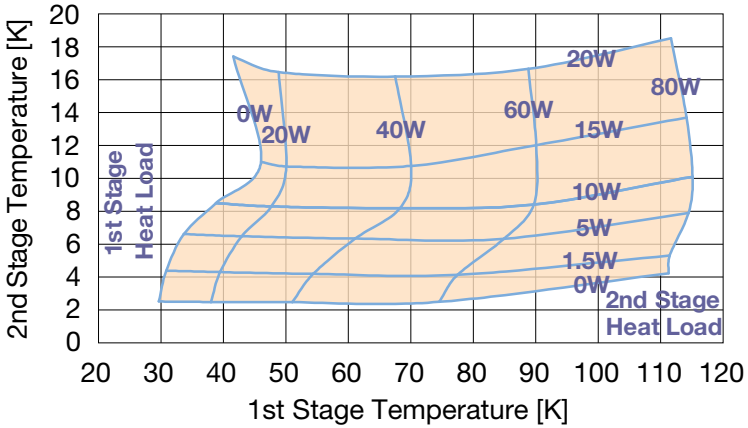

**RDK-415D Cold Head Capacity Map (50 Hz)**

**RDK-415D Cold Head Capacity Map (60 Hz)**