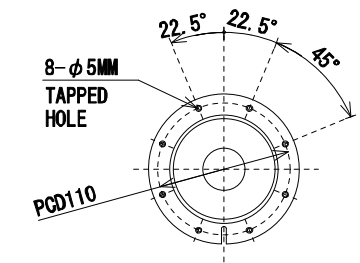

RDK-408S2 Cold Head Outline Drawing

View A

View B

View C