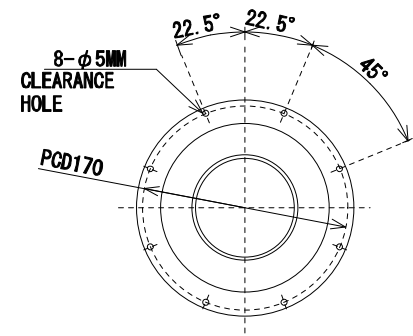

RDK-408S2 Cold Head Outline Drawing

View A

View B

View C