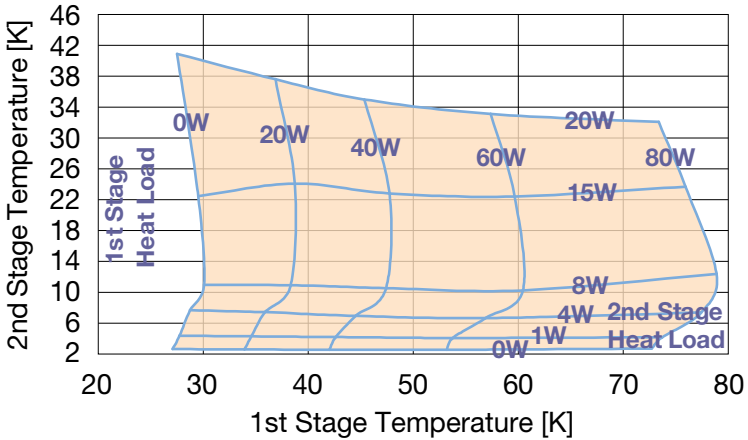

RDK-408D2 Cold Head Capacity Map (50 Hz)

RDK-408D2 Cold Head Capacity Map (60 Hz)