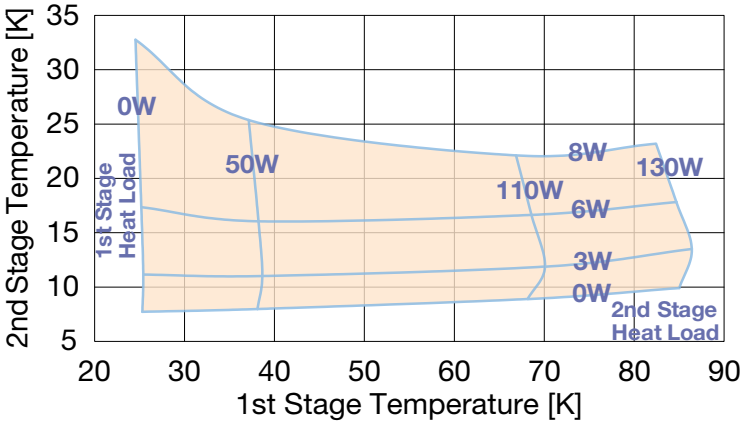

CH-210 Cold Head Capacity Map (50 Hz)

CH-210 Cold Head Capacity Map (60 Hz)