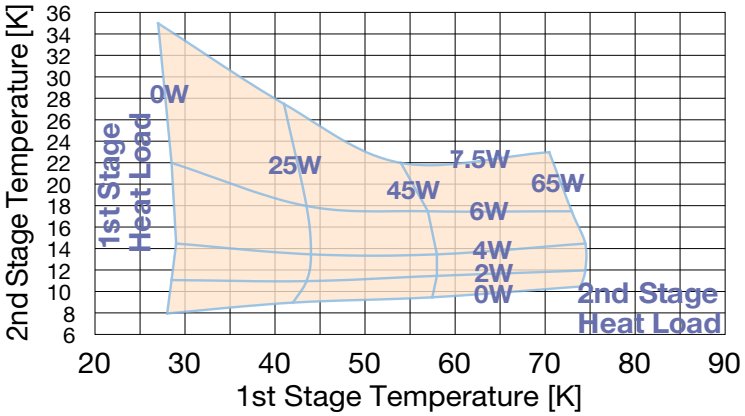

CH-208R Cold Head Capacity Map (50 Hz)

CH-208R Cold Head Capacity Map (60 Hz)