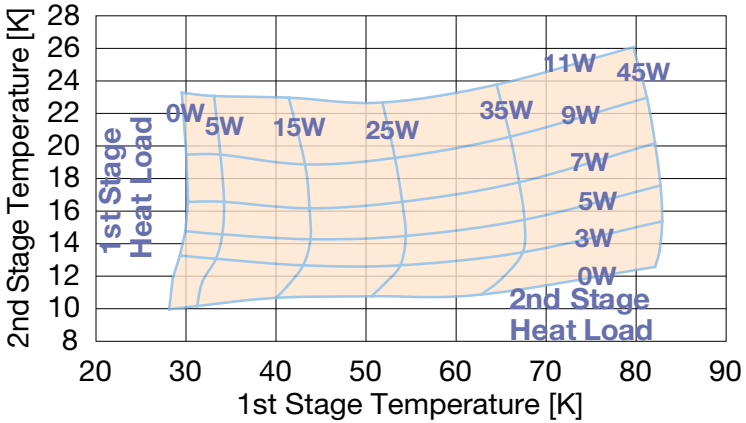

**CH-208L Cold Head Capacity Map (50 Hz)**

**CH-208L Cold Head Capacity Map (60 Hz)**