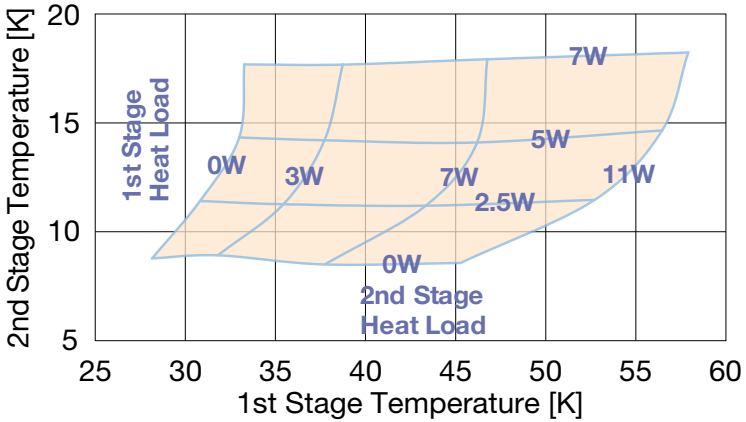

**CH-204 Cold Head Capacity Map (50 Hz)**

**CH-204 Cold Head Capacity Map (60 Hz)**